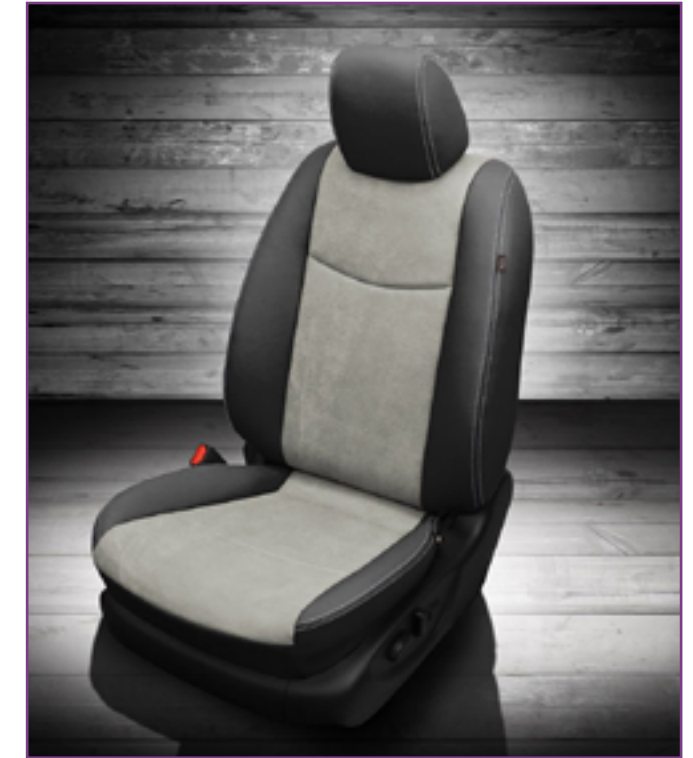

VIS CODE: K1492-100
Black wrap, Heather Suedezkin body, Silver contrast all stitch