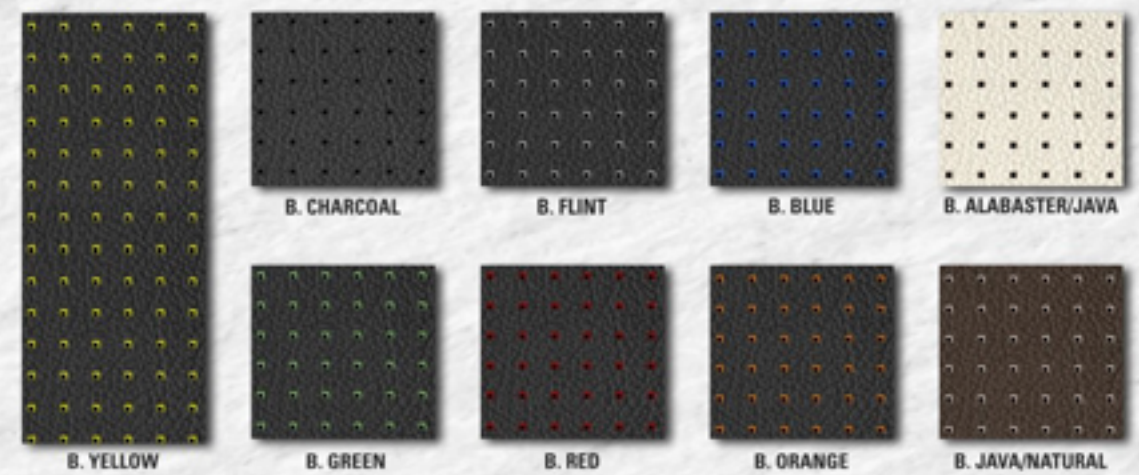

Barracuda
SQUARE PERFORATED DUO-TONE LEATHER

>dc400