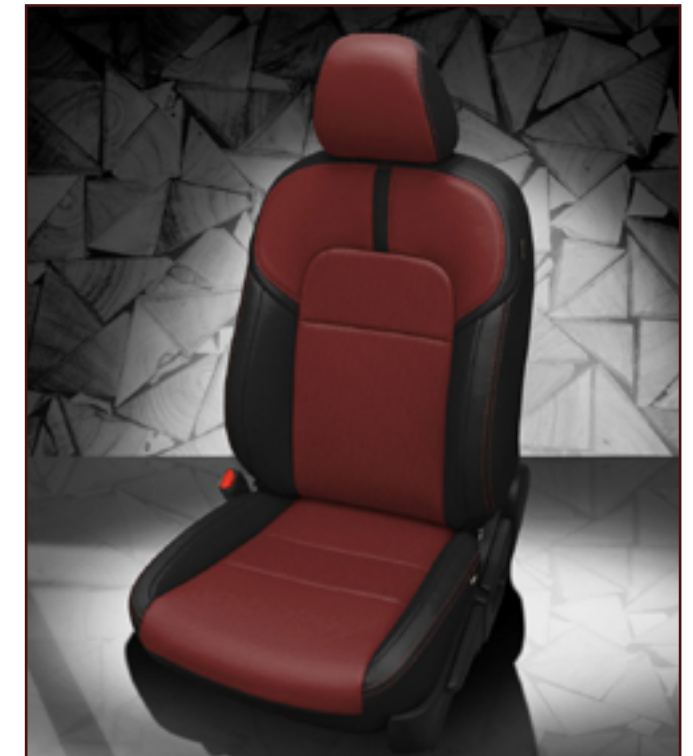

VIS CODE: K2436-100
Black wrap, Medium Red center, perf insert, Medium Red contrast all stitch