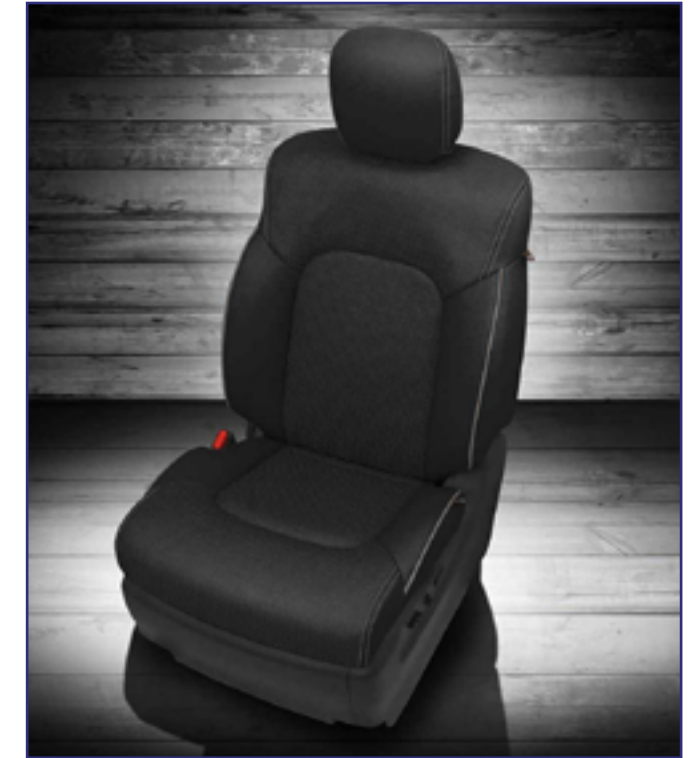

VIS CODE: K926-100
Black wrap, Barracuda Flint body, Ash wings, Ash contrast all stitch