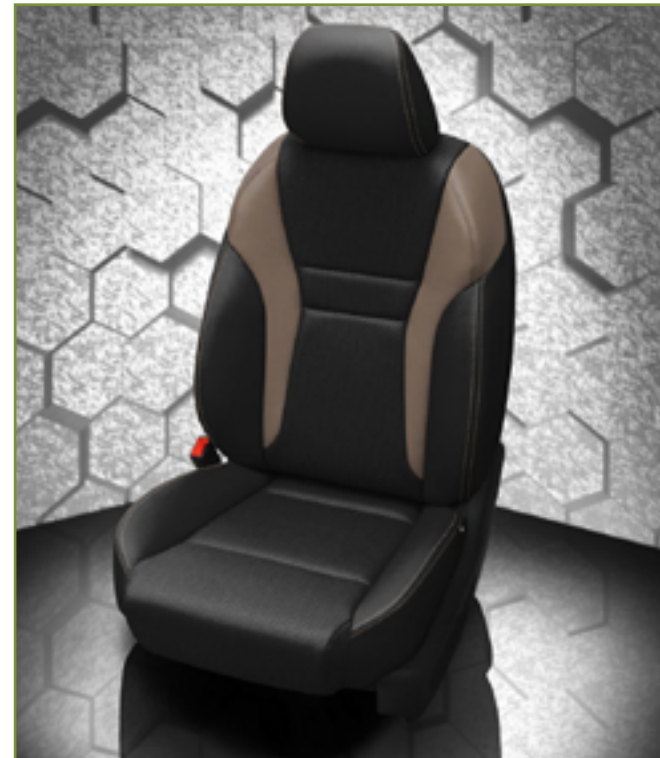

VIS CODE: K2645-100
Black wrap, Mango Suedezkin body, perf body, Mango Suedezkin perf wings, Citrus Orange contrast all stitch

VIS CODE: K2639-100
Black wrap, Medium Red faces, perf body, Raven Suede/kin wings, Medium Red contrast all stitch