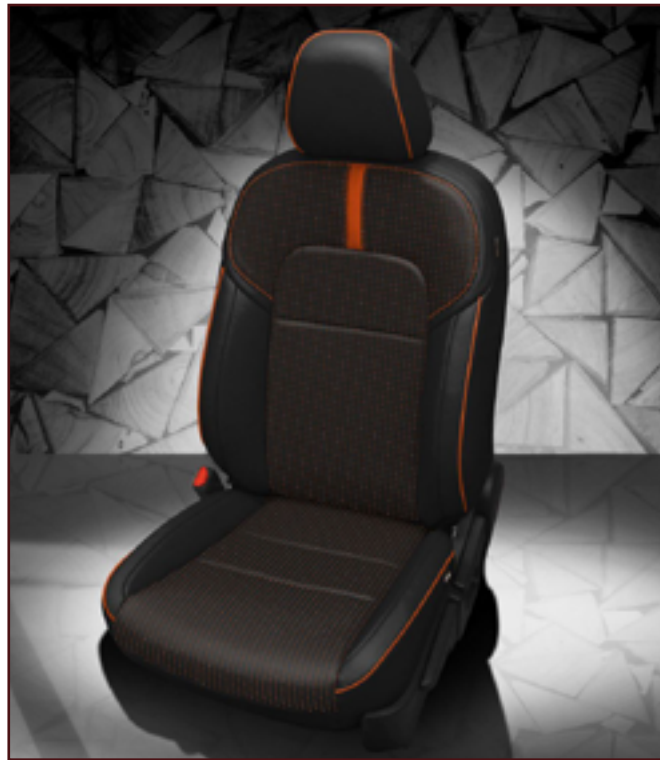

VIS CODE: K2438-100
Black wrap, Barracuda Orange body, Tangerine wings, Tangerine contrast all stitch, Tangerine piping