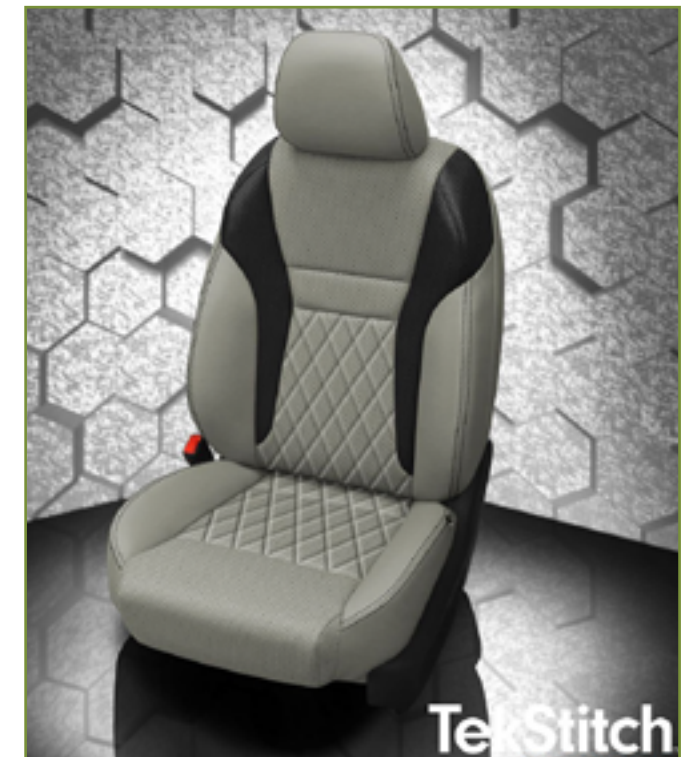

VIS CODE: K2697-283
Fossil wrap, perf body, Black perf wings, Black contrast all stitch, TekStitch Diamond Insert Fossil TekColor