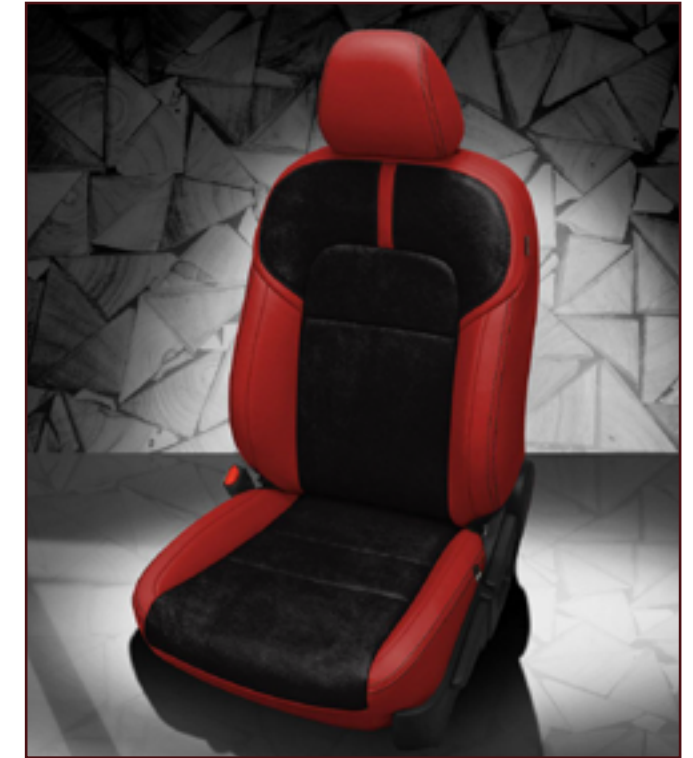

VIS CODE: K2433-121
Red wrap, Raven Suede-like body, Black contrast all stitch