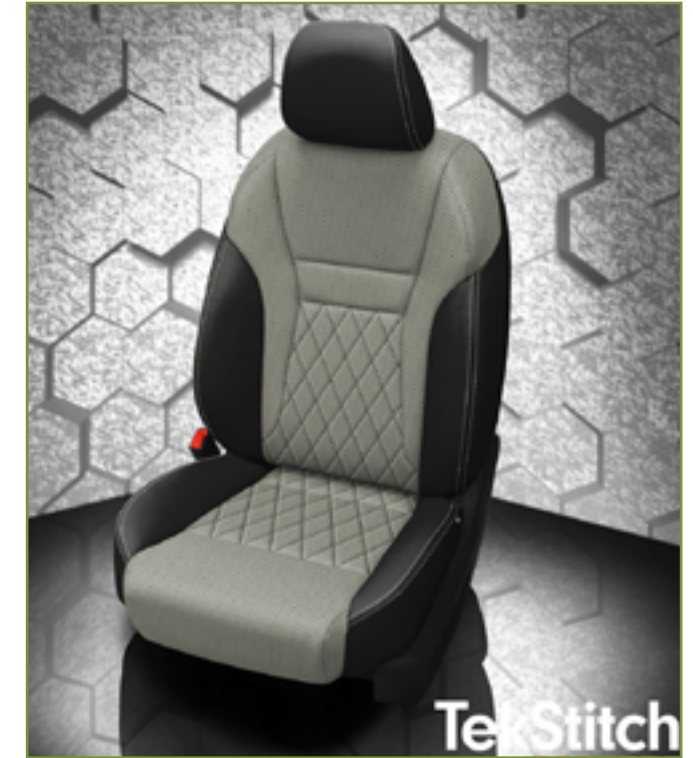

VIS CODE: K2702-100
Black wrap, Fossil body, perf body, Fossil perf wings, Fossil contrast all stitch, TekStitch Diamond Insert Black TekColor