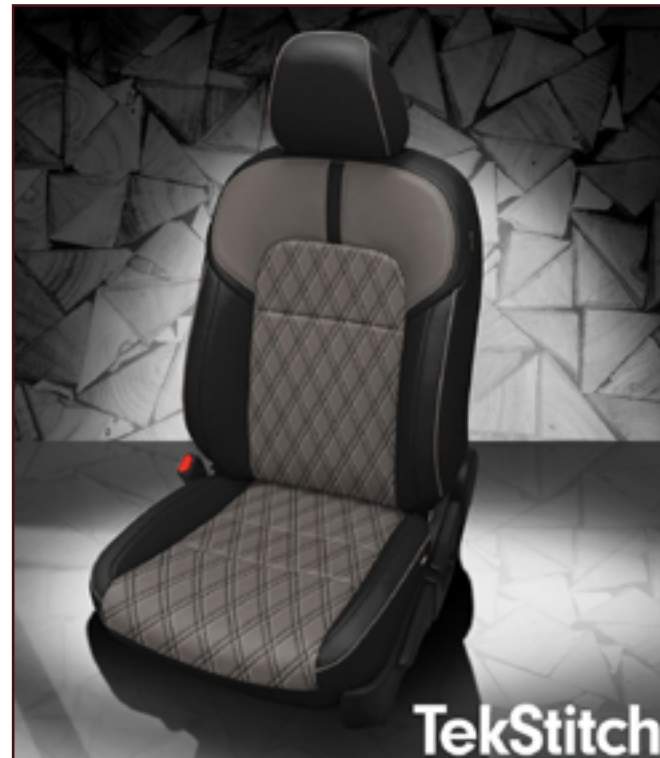

VIS CODE: K2532-100
Black wrap, Ash body, Black wings, Ash contrast all stitch, Ash piping, TekStitch Double Diamond Insert Black TekColor