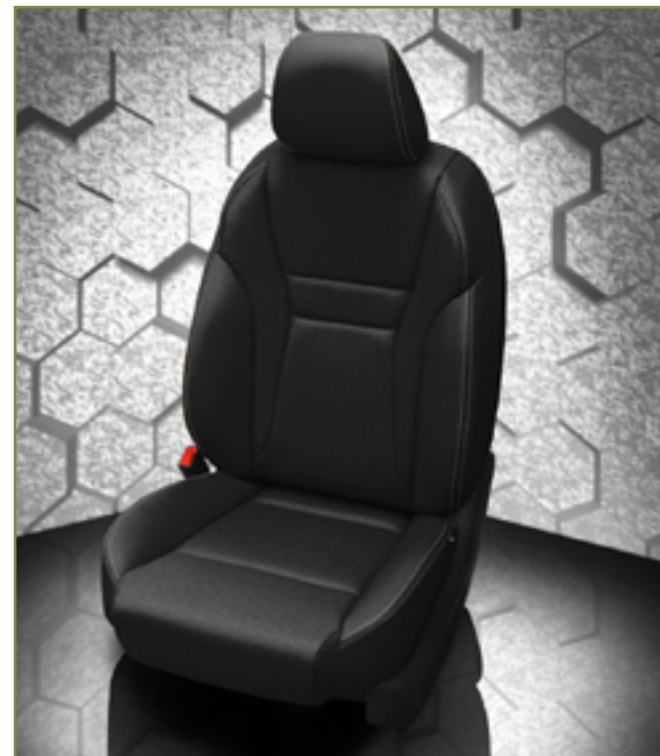

VIS CODE: F1393-100
Black wrap, perf body, perf wings, Fawn contrast all stitch