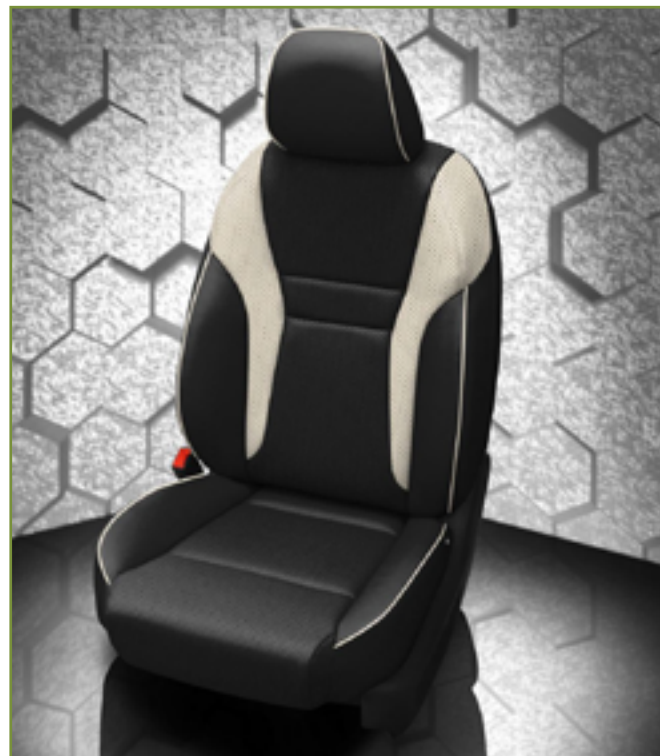

VIS CODE: K2636-100
Black wrap, perf body, Pearl perf wings, Pearl contrast all stitch, Pearl piping