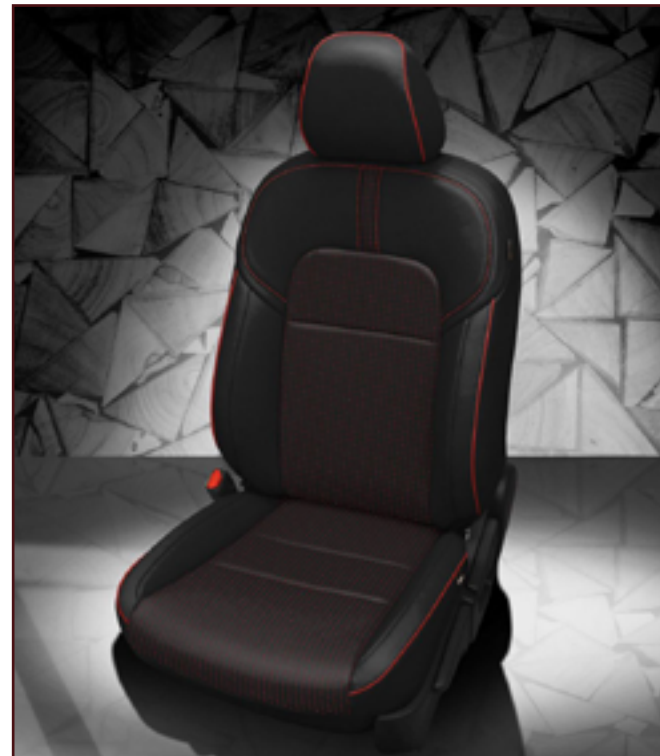

VIS CODE: K2432-100
Black wrap, Barracuda Red combo, Barracuda Red wings, Red contrast all stitch, Red piping