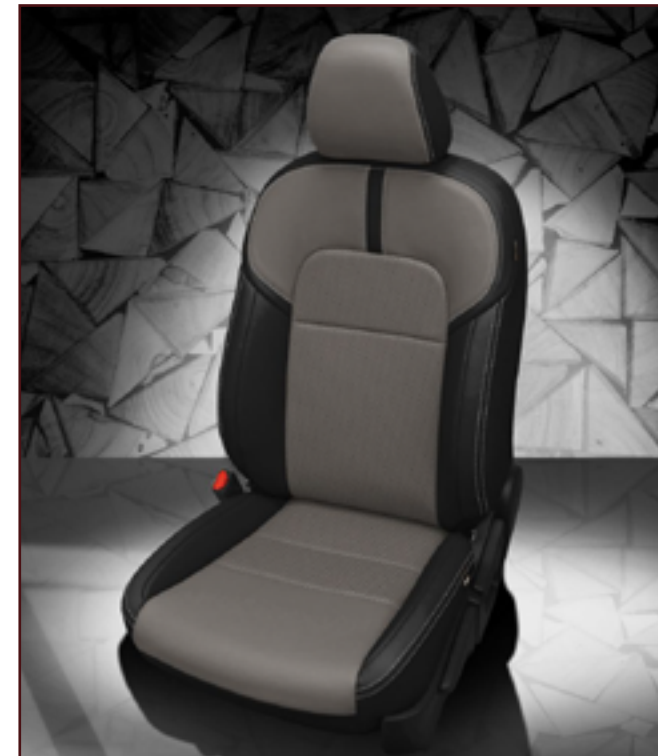

VIS CODE: K2427-100
Black wrap, Ash center, perf insert, Silver contrast all stitch