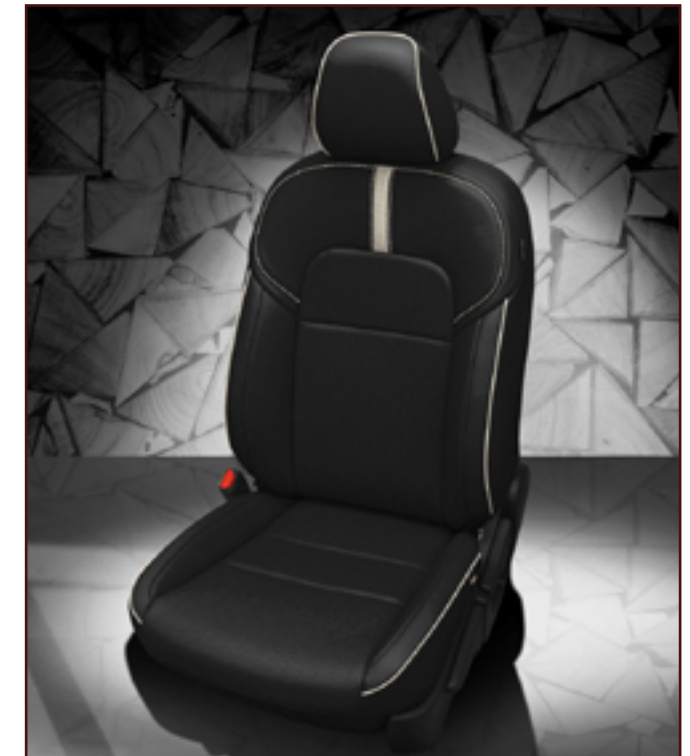

VIS CODE: K2428-100
Black wrap, perf combo, Pearl perf wings, Pearl contrast all stitch, Pearl piping